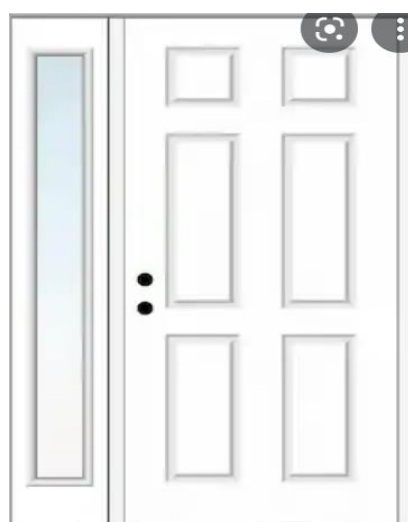

Urbane Bronze

Interior / Exterior

Location Number: 245-C7

Entry Door

Entry Door(s) Styles – White or Bronze Metal and Glass

White Doors Metal/Glass specifications:

- Glass – Clear or White Frosted
- Mullions – Maximum of 3 horizontal,
No wider than 2"