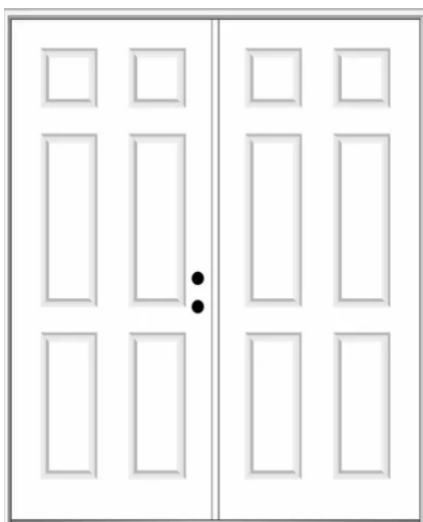

Location Number: 255-C1

Fence - Solid Color Stain Benjamin Moore

Hidden Valley

1134

Topeka Taupe

1463

Front Entry Door Paint – Sherwin Williams

SW 7048

Urbane Bronze

Interior / Exterior

Location Number: 245-C7

Entry Door

Entry Door(s) Styles – White or Bronze Metal and Glass

White Doors Metal/Glass specifications:

- Glass – Clear or White Frosted
- Mullions – Maximum of 3 horizontal,
No wider than 2"