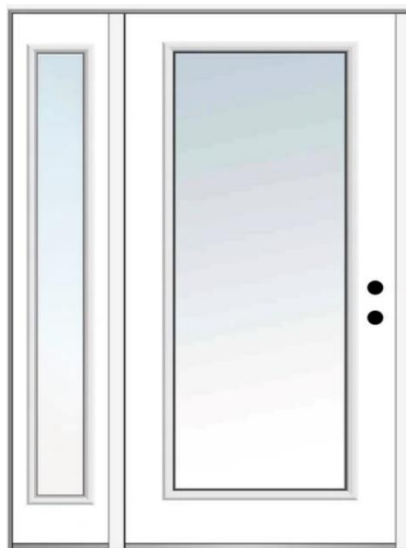

Urbane Bronze

Interior / Exterior

Location Number: 245-C7

Entry Door

Entry Door(s) Styles – White or Bronze Metal and Glass

White Doors Metal/Glass specifications:

- Glass – Clear or White Frosted
- Mullions – Maximum of 3 horizontal,
No wider than 2"