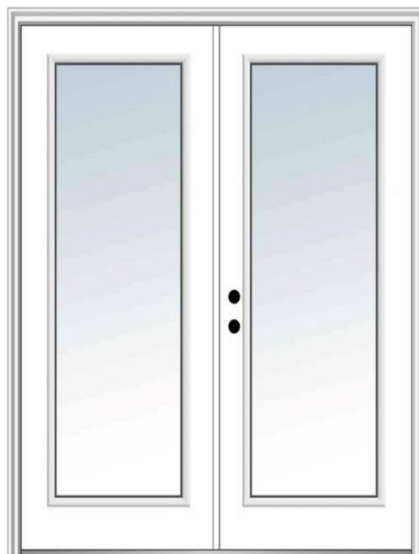

Urbane Bronze

Interior / Exterior

Location Number: 245-C7

Entry Door

Entry Door(s) Styles – White or Bronze Metal and Glass

White Doors Metal/Glass specifications:

- Glass – Clear or White Frosted
- Mullions – Maximum of 3 horizontal,
No wider than 2"